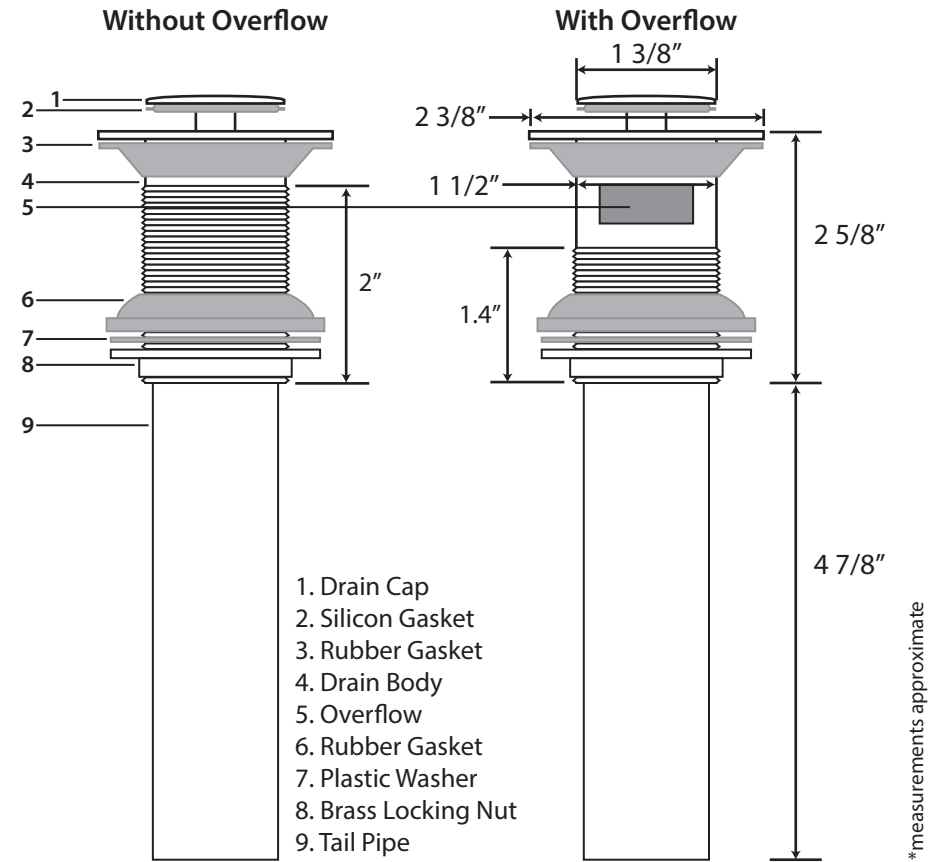

## 1 5/8" Pop up Drain

Overall Drain Height: 8 1/2" (with drain open) / 8" (with drain closed)

## 1 1/2" Pop up Drain

Overall Drain Height: 8" (with drain open) / 7 1/2" (with drain closed)

### Vessel Sink / Drain Installation (non-overflow)

### Vessel Sink / Drain Installation (overflow)