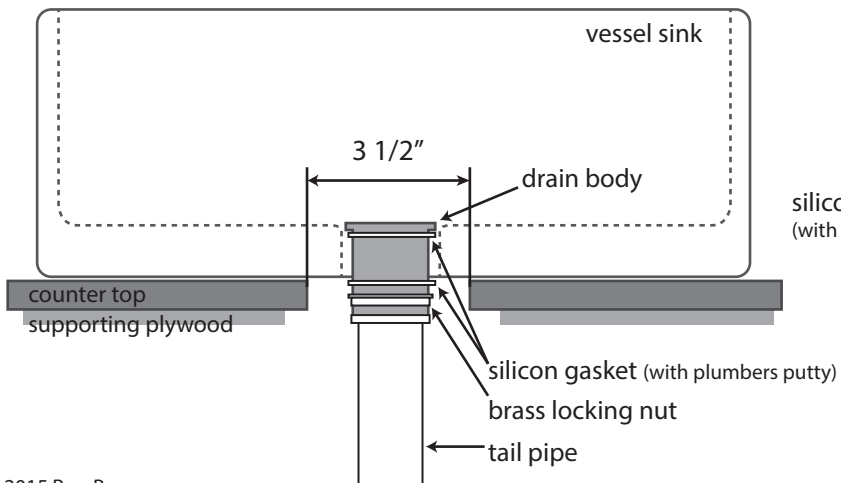

## 1 5/8" Pop up Drain

Overall Drain Height: 8 1/2" (with drain open) / 8" (with drain closed)

## 1 1/2" Pop up Drain

Overall Drain Height: 8" (with drain open) / 7 1/2" (with drain closed)

### Vessel Sink / Drain Installation (non-overflow)