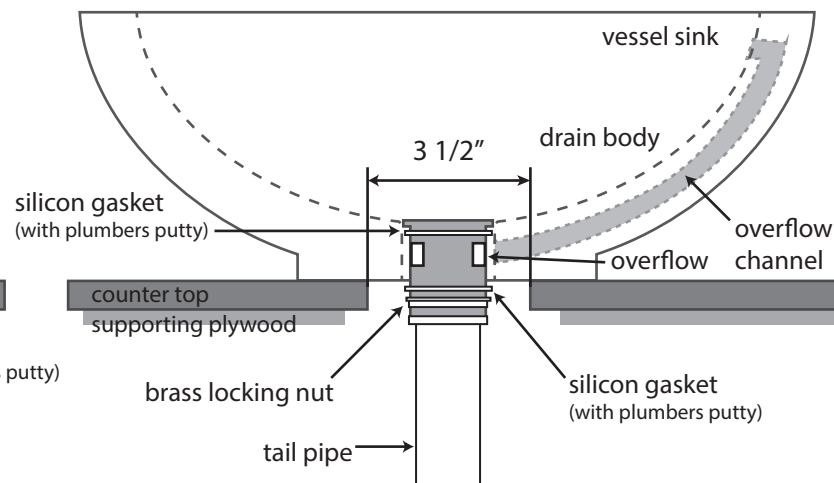

## 1 5/8" Pop up Drain

Overall Drain Height: 8 1/2" (with drain open) / 8" (with drain closed)

## 1 1/2" Pop up Drain

Overall Drain Height: 8" (with drain open) / 7 1/2" (with drain closed)

### Vessel Sink / Drain Installation (non-overflow)

### Vessel Sink / Drain Installation (overflow)