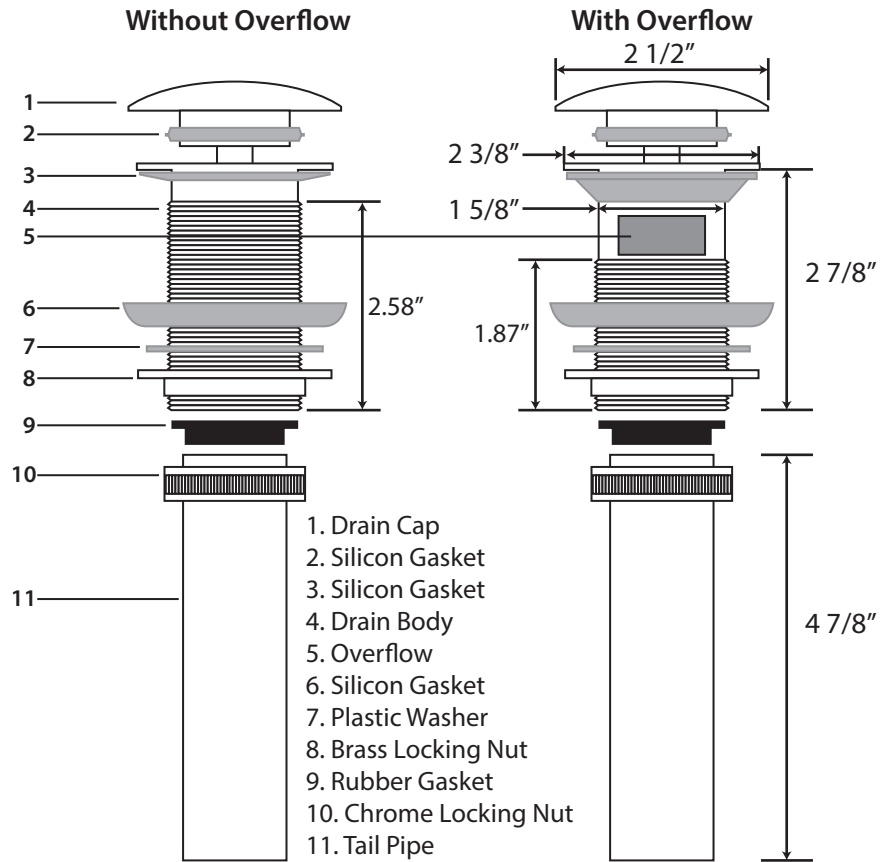

## 1 5/8" Pop up Drain

Overall Drain Height: 8 1/2" (with drain open) / 8" (with drain closed)

## 1 1/2" Pop up Drain

Overall Drain Height: 8" (with drain open) / 7 1/2" (with drain closed)

### Vessel Sink / Drain Installation (non-overflow)

### Vessel Sink / Drain Installation (overflow)